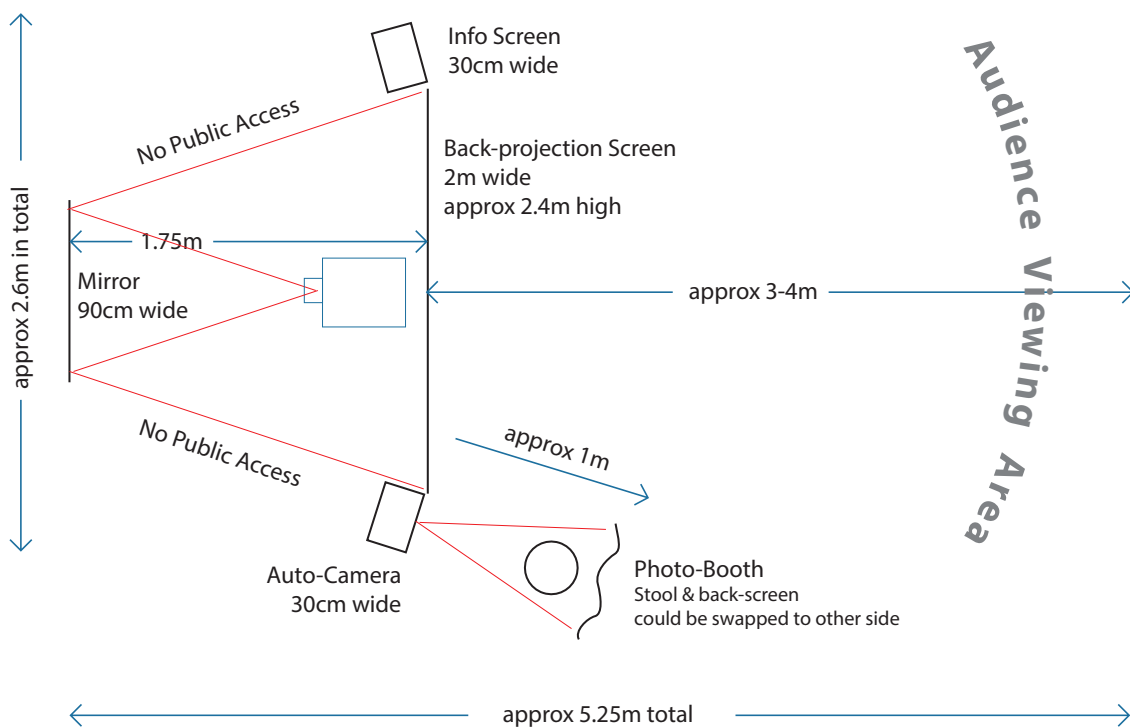

## Technical Information

Height 2m.

£5m public liability carried.

Risk Assessment / Operational Plan supplied.